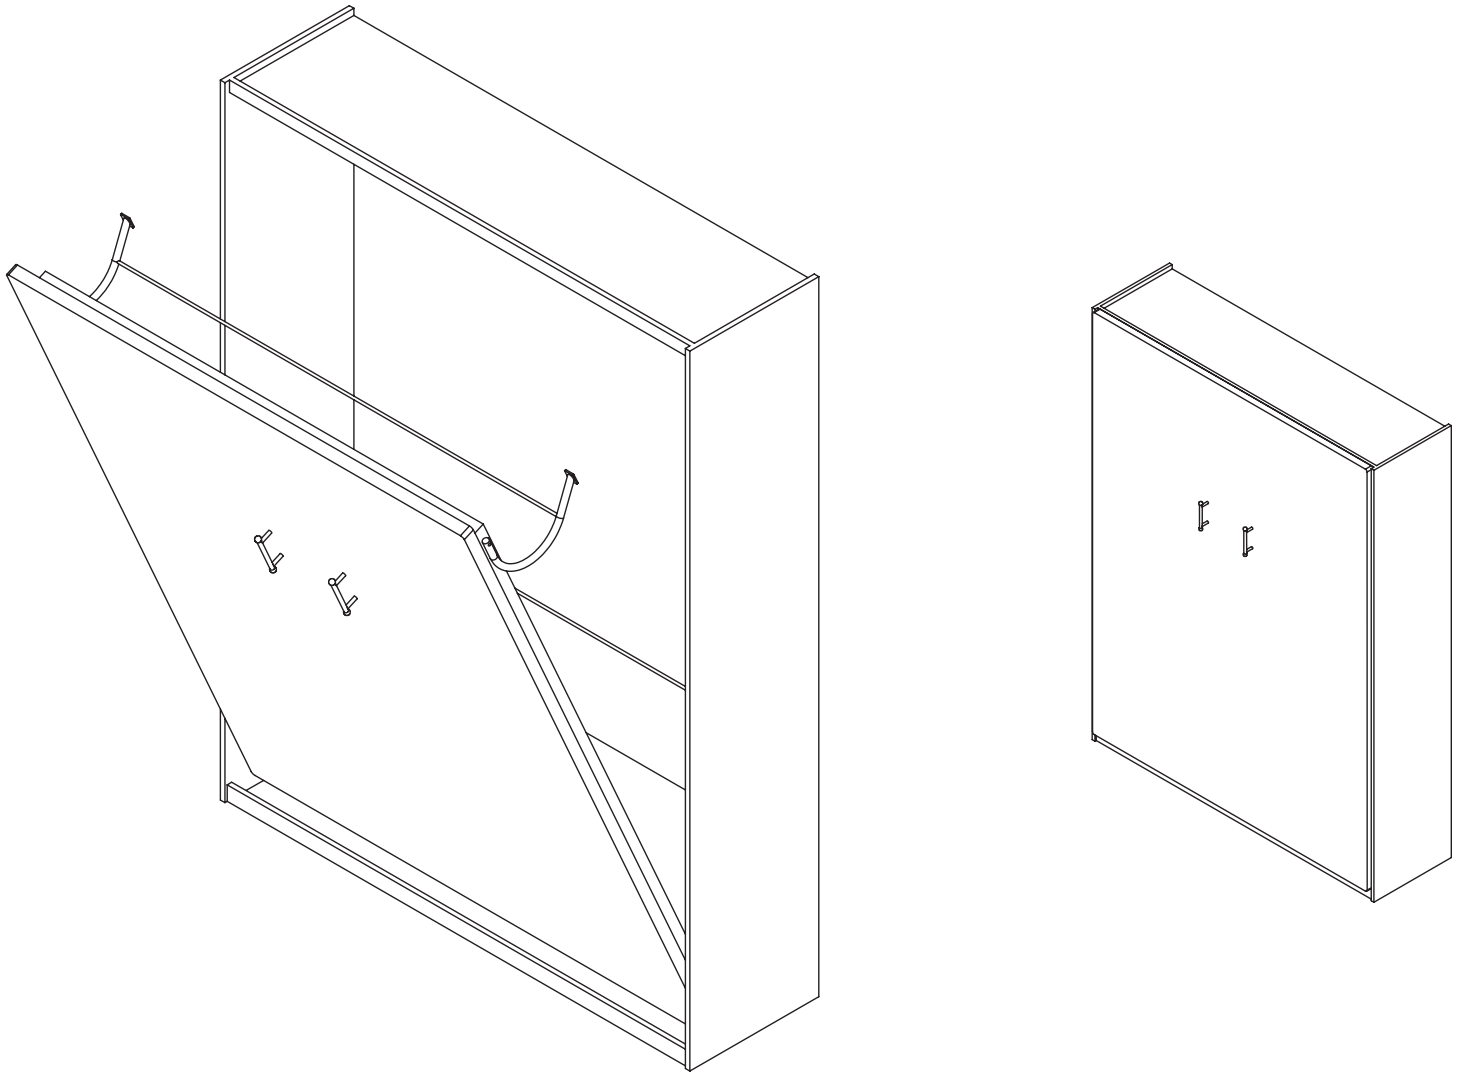

## MURPHY BED CABINET

UNITS/CASE: 1

59-1/2" fits a Double. With bed open it protrudes into room 86-1/2"      65-1/2" fits a Queen. With bed open it protrudes into room 91-1/2"

Width	Height	Depth	Antique White	Secret	Candlelight	Cognac	Mahogany	Coco	Chocolate	Unit Price
59-1/2"	86-5/8"	18"	2100.000.07	2100.000.01	2100.000.09	2100.000.06	2100.000.04	2100.000.08	2100.000.03	\$1,150.00
65-1/2"			2200.000.07	2200.000.01	2200.000.09	2200.000.06	2200.000.04	2200.000.08	2200.000.03	\$1,475.00